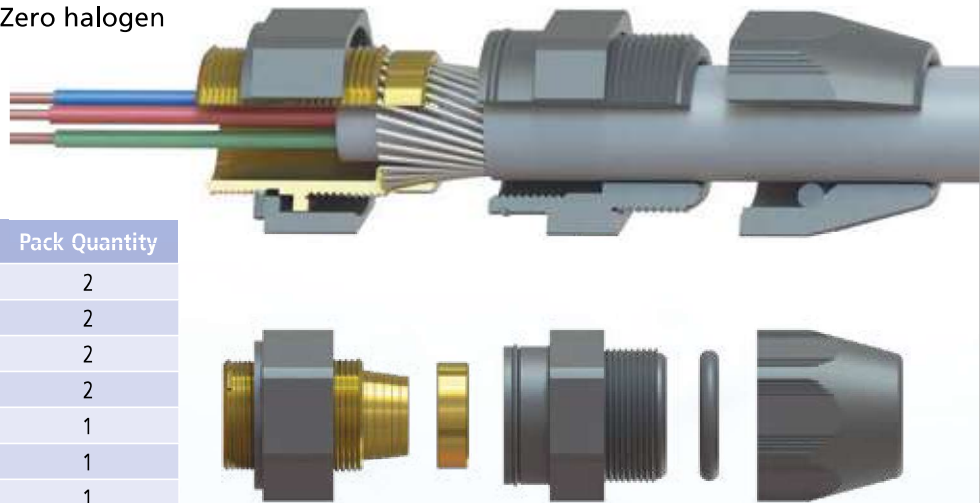

Cable glands & accessories

STORM® Cable Glands

The STORM® range from SWA promises nothing less than a revolution in terminating armoured and non-armoured, SY & CY braided cables.

Offering improved ingress protection (IP68) and faster fitting over conventional armoured cable glands, the low-cost STORM® glands can be used from -20°C to +80°C.

- Approved to BS EN 62444:2013
- Range from 20S to 63mm
- Fast fit
- No shroud
- IP68 rated
- Multiple cable types
- Non-corrosive
- UV stabilised
- Zero halogen

Standard version

(c/w Gland, Brass Lock Nut & Earth Tag)

Part No.	Description	Pack Quantity
STORM20S	STORM Cable Gland M20S	2
STORM20	STORM Cable Gland M20	2
STORM25	STORM Cable Gland M25	2
STORM32	STORM Cable Gland M32	2
STORM40	STORM Cable Gland M40	1
STORM50S	STORM Cable Gland M50S	1
STORM50	STORM Cable Gland M50	1
STORM63S	STORM Cable Gland M63S	1
STORM63	STORM Cable Gland M63	1

TAURAS version

(c/w EarthingNut™, Crimp Lugs & Allen Key)

Part No.	Description	Pack Quantity
TSTORM20S	STORM Cable Gland M20S	2
TSTORM20	STORM Cable Gland M20	2
TSTORM25	STORM Cable Gland M25	2
TSTORM32	STORM Cable Gland M32	2
TSTORM40	STORM Cable Gland M40	1
TSTORM50S	STORM Cable Gland M50S	1
TSTORM50	STORM Cable Gland M50	1
TSTORM63S	STORM Cable Gland M63S	1
TSTORM63	STORM Cable Gland M63	1

N.B. EarthingNut™ details on page 60)

STORM®

A gland revolution is coming...

SIZING CHART

STORM® Cable Glands for armoured, non-armoured, SY & CY cable

SWA Gland Size	Cable acceptance details in mm		Assembled Length (mm)
	Inner Sheath Ø	Cable Diameter	
20S	12.0 max	10.5 - 16.0	48.0
20	16.0 max	15.5 - 21.0	51.0
25	20.5 max	20.5 - 27.5	59.0
32	27.5 max	27.0 - 35.0	69.0
40	34.0 max	33.0 - 41.0	73.0
50S	44.0 max	37.0 - 47.0	79.0
50	44.0 max	45.0 - 53.0	79.0
63S	57.0 max	50.0 - 60.0	82.0
63	57.0 max	58.0 - 66.0	82.0

Scan this QR code to view product demo